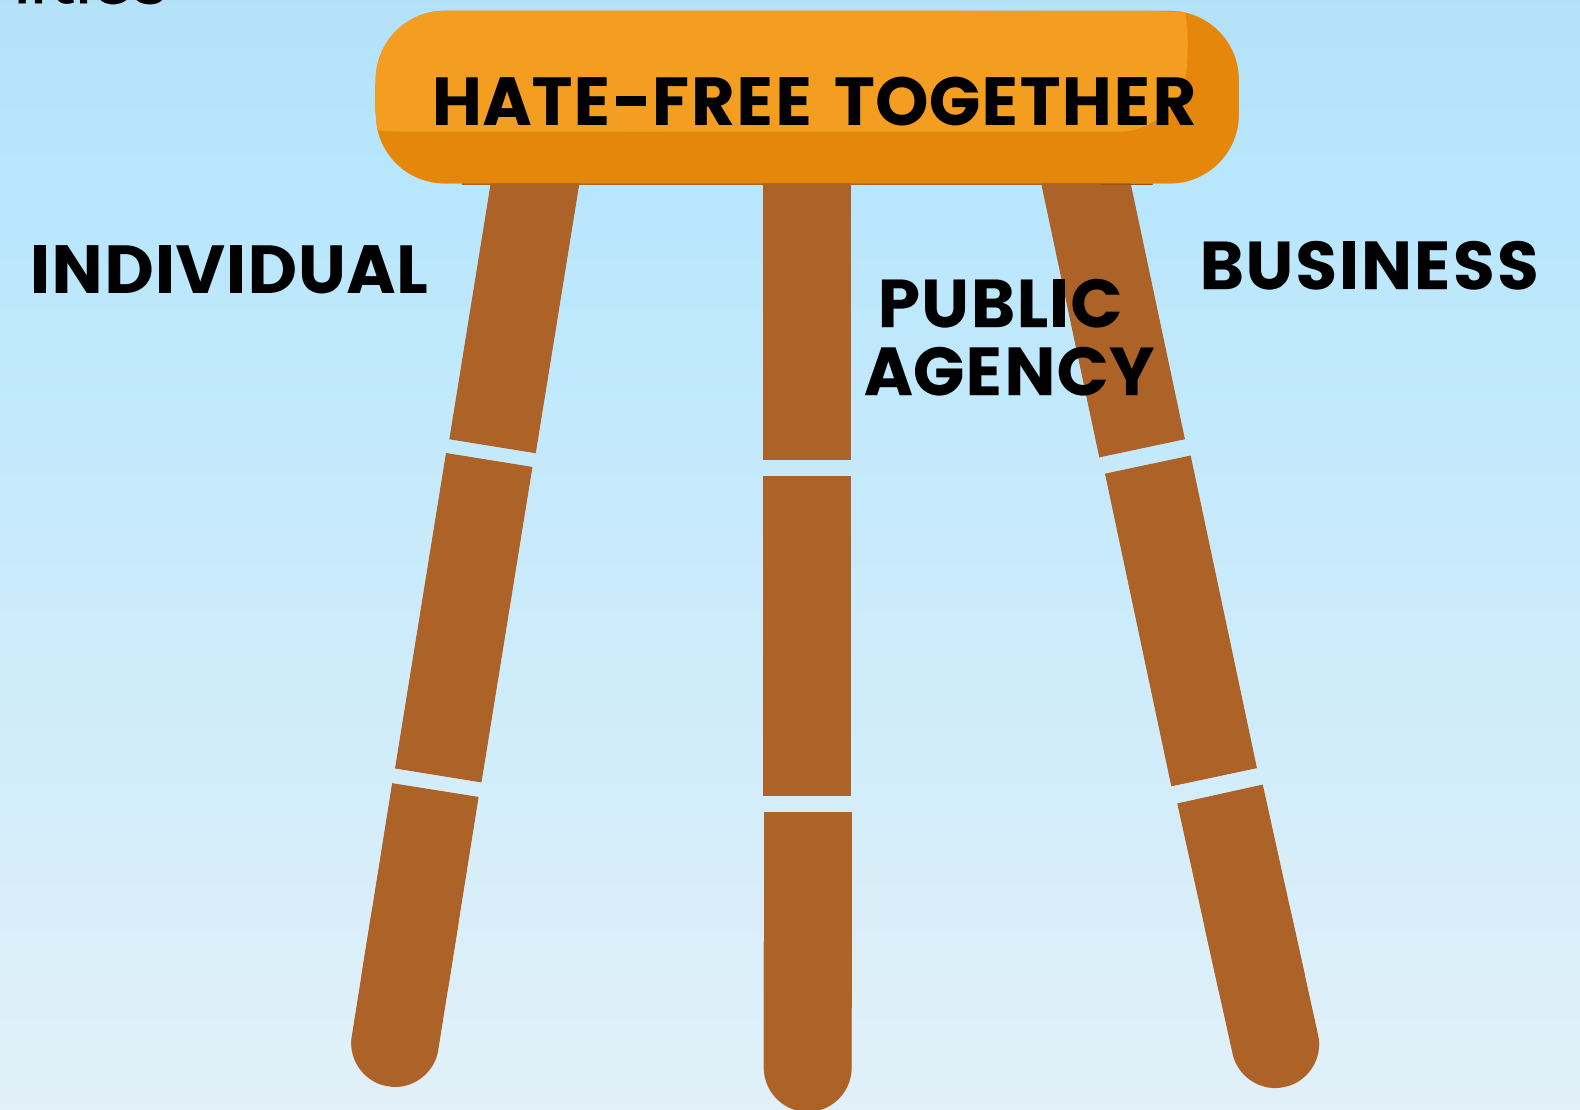

HATE-FREE TOGETHER

Condemn Hate *Create Safety* **Cultivate Change**

Emerged from a community-wide desire to keep residents safe.

HATE-FREE TOGETHER was born. We all have a role to play in the fight against hate to combat discrimination, inspire acceptance and promote inclusion.

*City
County
Campus*

Relationships and local investments were strengthened. **We are stronger together.**

Recent rise in local hate incidents. A need to improve inclusion, education and action in our community.

VISION

Condemn Hate Create Safety Cultivate Change

A joint effort that provides resources, support and opportunities for actions in our community that help to create change.

Three spheres:

- **INDIVIDUAL / COMMUNITY**
- **PUBLIC AGENCY**
- **BUSINESS**

Within each sphere are **three components**:

- **CONDEMN HATE**
- **CREATE SAFETY**
- **CULTIVATE CHANGE**

VISION

Condemn Hate Create Safety Cultivate Change

Each component would include actions. Actions would range in the comfort level, willingness and input. Community workshops with various groups would help determine the actions.