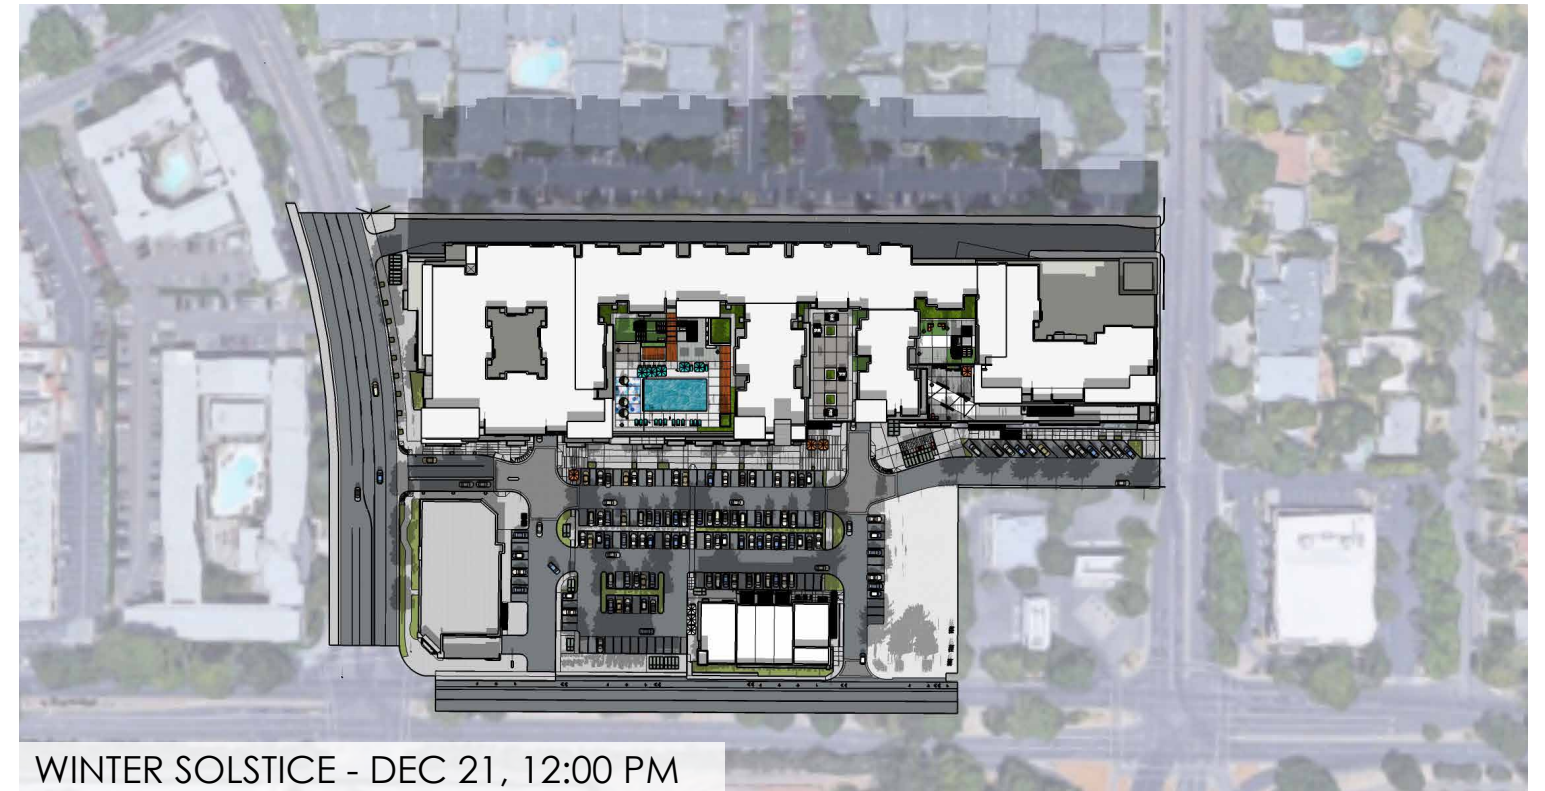

SUMMER SOLSTICE - JUNE 21, 6:00 PM

WINTER SOLSTICE - DEC 21, 12:00 PM