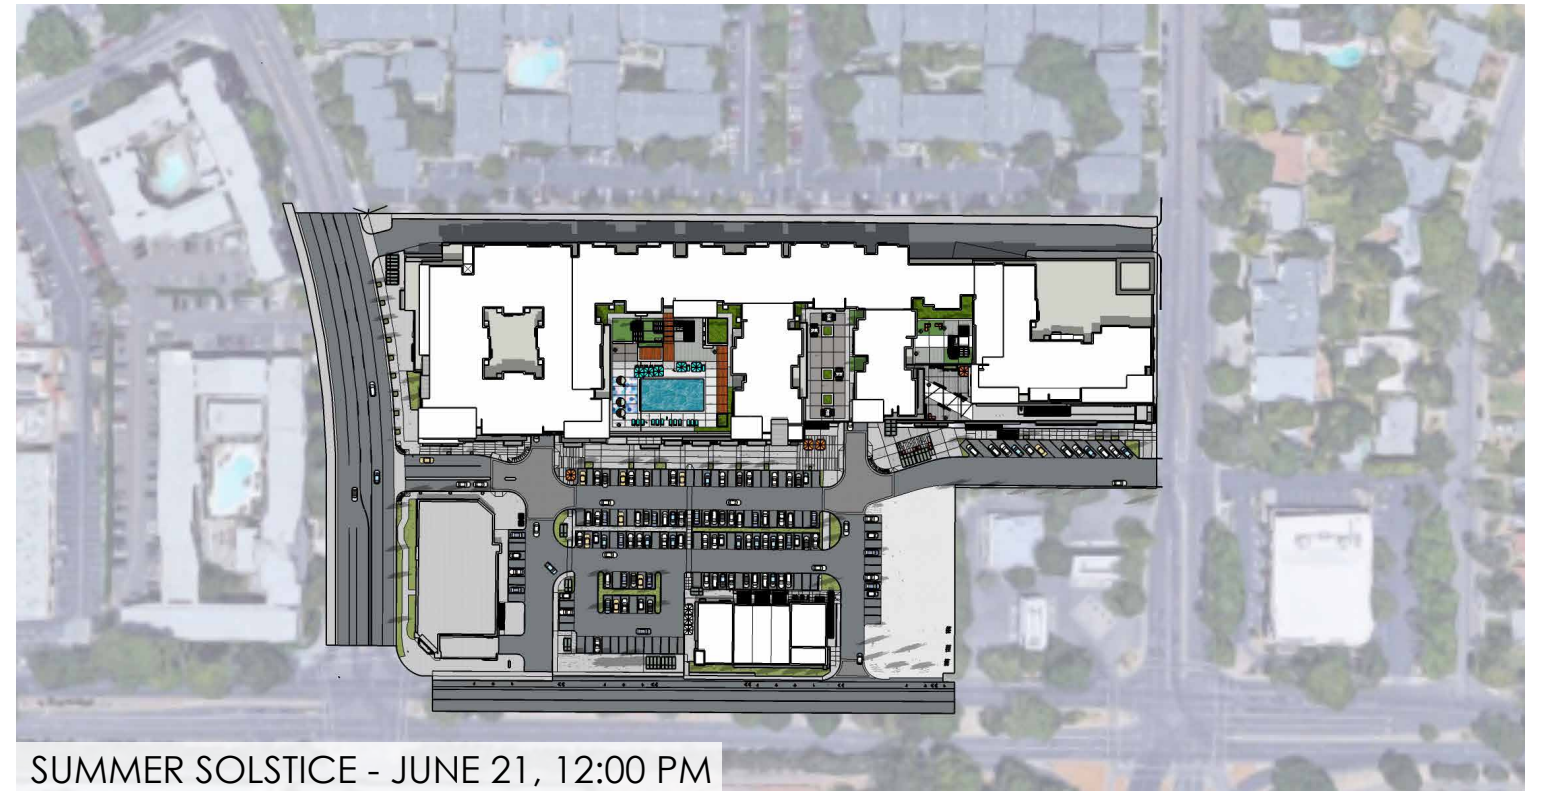

SUMMER SOLSTICE - JUNE 21, 12:00 PM