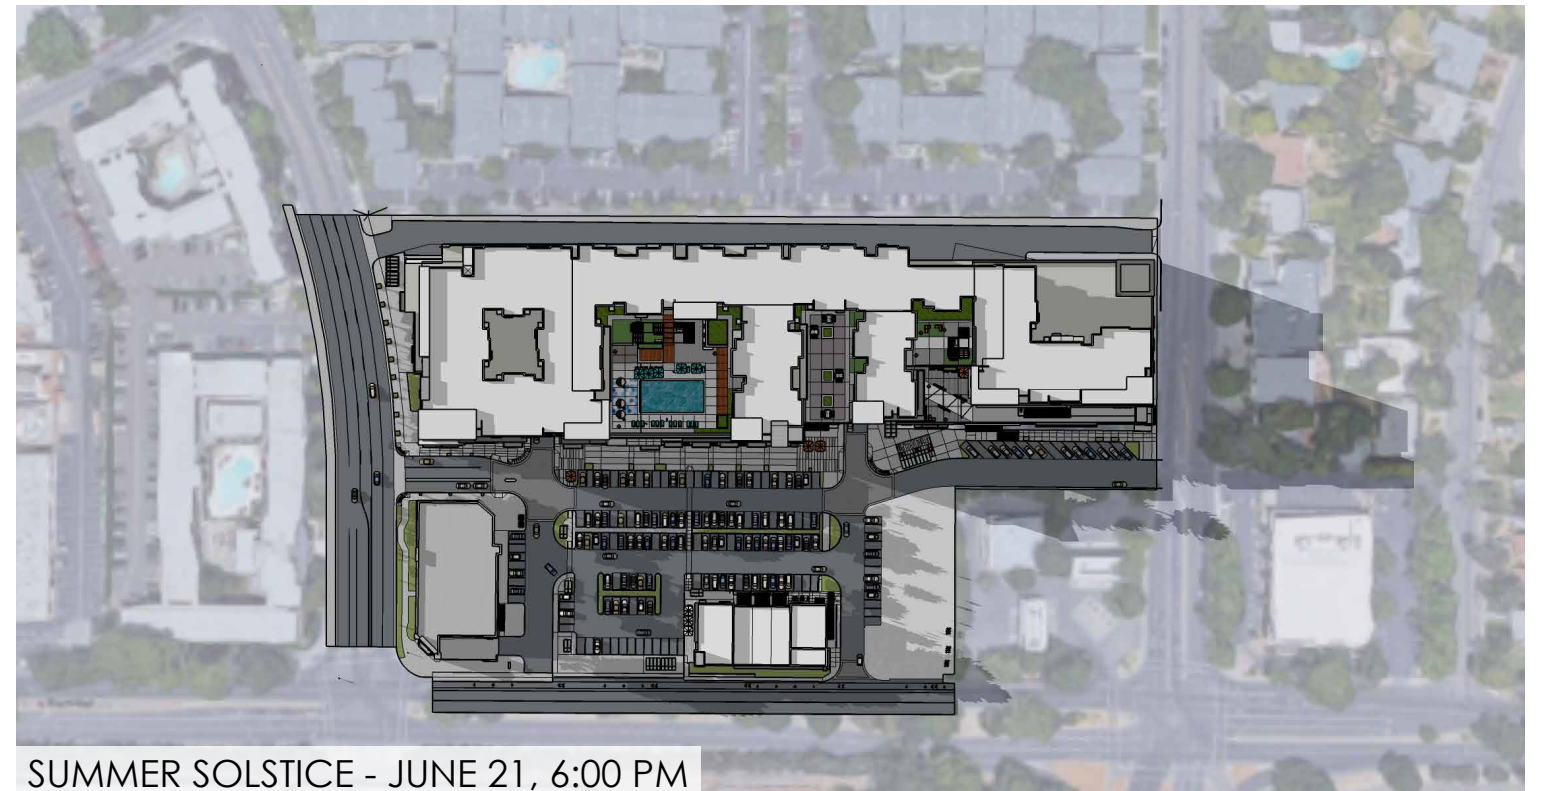

SUMMER SOLSTICE - JUNE 21, 12:00 PM

SUMMER SOLSTICE - JUNE 21, 6:00 PM