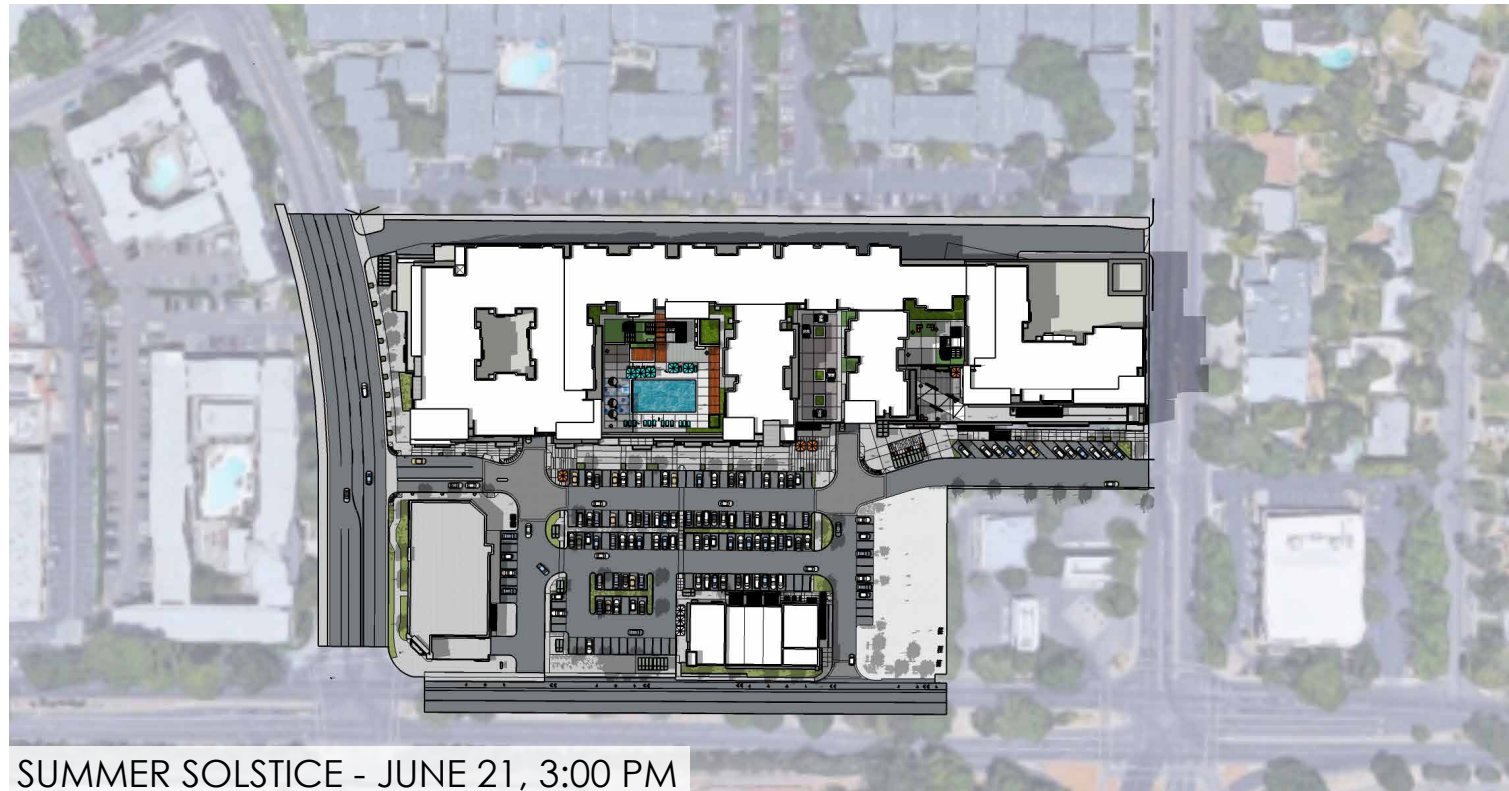

SUMMER SOLSTICE - JUNE 21, 9:00 AM

SUMMER SOLSTICE - JUNE 21, 3:00 PM